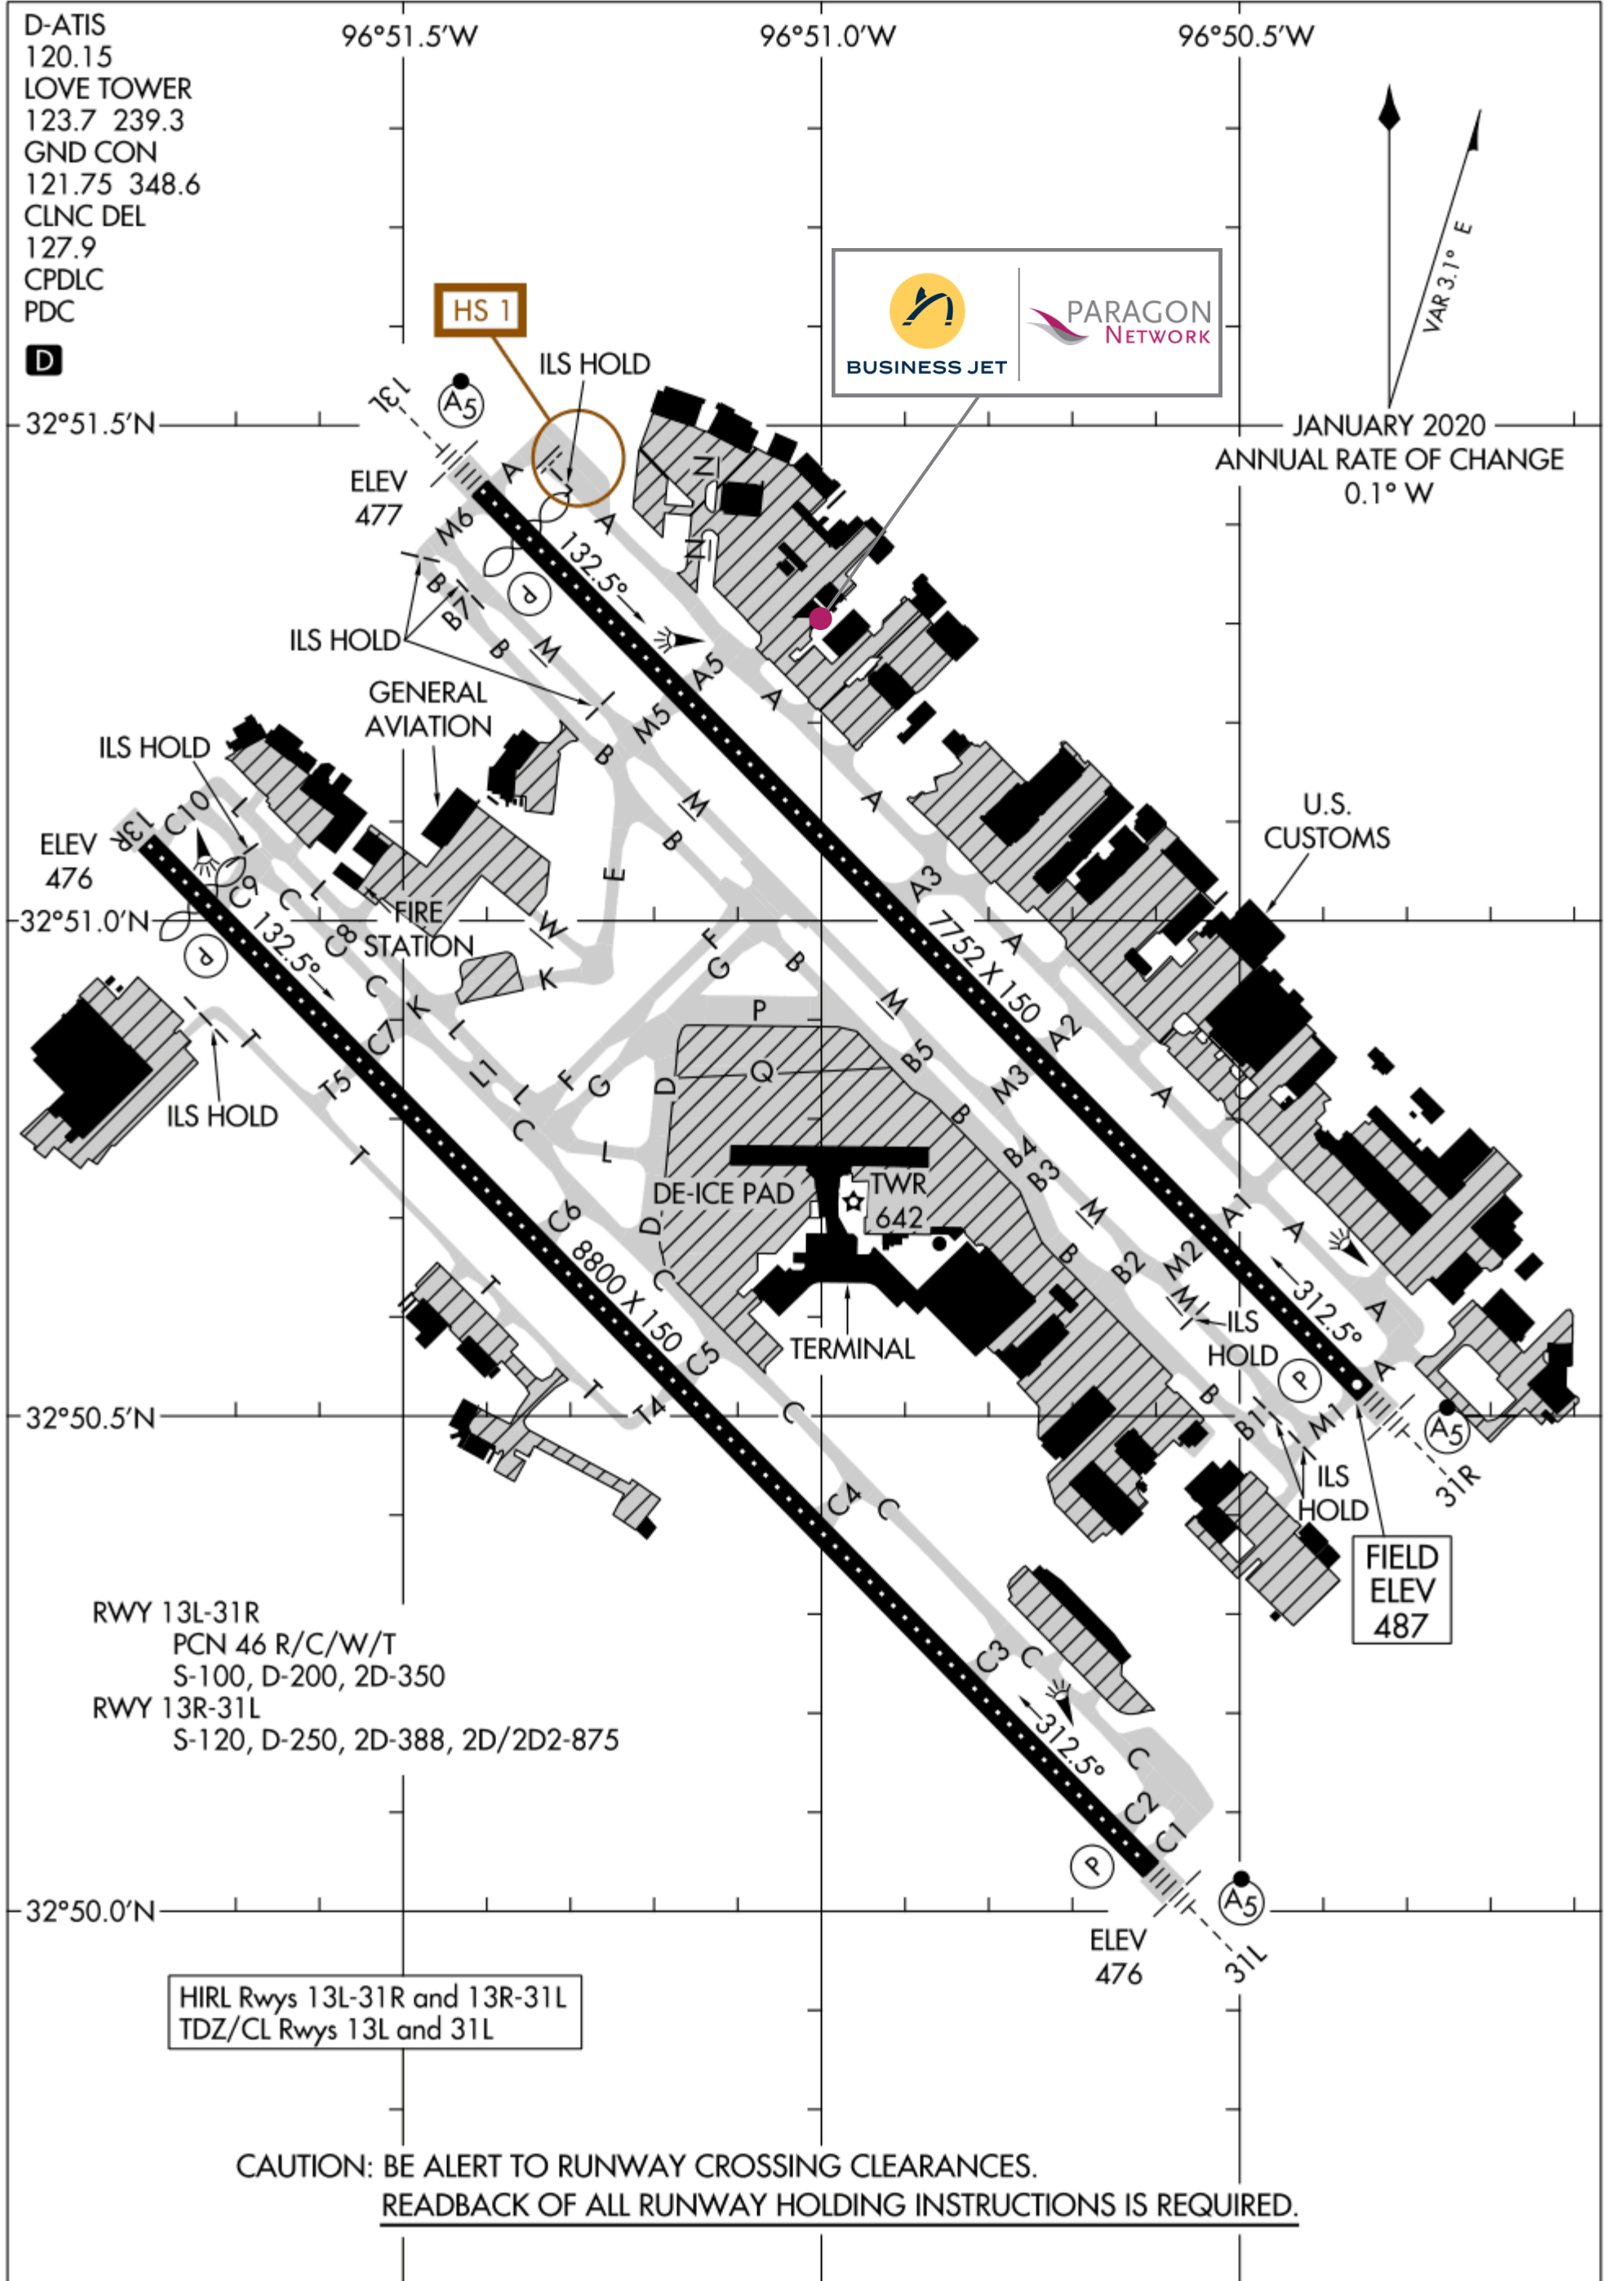

24025

# AIRPORT DIAGRAM

AL-106 (FAA)

DALLAS LOVE FLD (DAL)  
DALLAS, TEXAS

SC-2, 22 FEB 2024 to 21 MAR 2024

SC-2, 22 FEB 2024 to 21 MAR 2024

# AIRPORT DIAGRAM

24025

DALLAS, TEXAS  
DALLAS LOVE FLD (DAL)