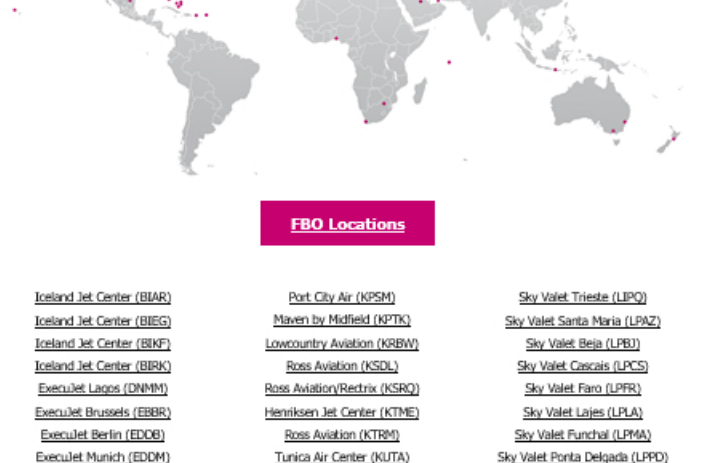

FBO Locations

Iceland Jet Center (BIAR)	Port City Air (KPSM)	Sky Valet Trieste (LIPO)
Iceland Jet Center (BIEG)	Maven by Midfield (KPTK)	Sky Valet Santa Maria (LPAZ)
Iceland Jet Center (BIKF)	Lowcountry Aviation (KRBW)	Sky Valet Beja (LPBJ)
Iceland Jet Centers (BIRK)	Ross Aviation (KSDL)	Sky Valet Cascais (LPCS)
ExecuJet Laos (DNMM)	Ross Aviation/Retrix (KSRQ)	Sky Valet Faro (LPPR)
ExecuJet Brussels (EBBR)	Henriksen Jet Center (KTME)	Sky Valet Lajes (LPLA)
ExecuJet Berlin (EDDB)	Ross Aviation (KTRM)	Sky Valet Funchal (LPMA)
ExecuJet Munich (EDDM)	Tunica Air Center (KUTA)	Sky Valet Ponta Delgada (LPPD)
Jet Assist (EGAA)	Clay Lacy Aviation (KVNY)	Sky Valet Porto (LPPR)
ExecuJet Cape Town (FACT)	Odyssey Aviation (KYIP)	Sky Valet Porto Santo (LPPS)
ExecuJet Johannesburg (FALA)	Sky Valet Burgess (LBBG)	Sky Valet Lisbon (LPPT)
ExecuJet Seychelles (FSIA)	Sky Valet Gorna Onyahovitsa (LBGO)	ExecuJet Zurich (LSZH)
Ross Aviation/Retrix (KBAF)	Sky Valet Sofia (LBSF)	ExecuJet St. Gallen (LSZR)
Ross Aviation/Retrix (KBED)	Sky Valet Varna (LBVN)	ExecuJet Istanbul Ataturk (LTBA)
Modern Aviation (KBFI)	ExecuJet Barcelona (LEBL)	ExecuJet Istanbul Sabiha (LTFJ)
Yelvington Jet Aviation (KDAB)	Sky Valet Barcelona (LEBL)	ExecuJet Monterey (MMAN)
Business Jet Center (KDAL)	Sky Valet A Coruña (LECO)	Odyssey Aviation (MYEF)
DuPage Flight Center (KDPA)	ExecuJet Gerona (LEGE)	Odyssey Aviation (MYEM)
Henriksen Jet Center (KEDC)	Sky Valet Gerona (LEGE)	Odyssey Aviation (MYER)
Fargo Jet Center (KFAR)	ExecuJet Ibiza (LEIB)	Odyssey Aviation (MYNN)
Ross Aviation (KFAT)	Sky Valet Ibiza (LEIB)	ExecuJet Wellington (NZWN)
Premier Jet Center (KFCM)	Sky Valet Madrid (LEMD)	ExecuJet Riyadh (OERK)
National Jets (KFLL)	Sky Valet Málaga (LEMG)	ExecuJet Dubai Int'l (OMDB)
Lux Air Jet Centers (KGYR)	Sky Valet Palma de Mallorca (LEPA)	ExecuJet Dubai South (OMDW)
Aero Air (KHIO)	Sky Valet Santiago de Compostela (LEST)	Alaska AeroFuel (PAFA)
Ross Aviation (KHBN)	ExecuJet Valencia (LEVC)	Great Circle Flight Service (PANC)
Ross Aviation/Retrix (KHVA)	Sky Valet Valencia (LEVC)	Ross Aviation (PANC)
Odyssey Aviation (KJSM)	Sky Valet Cannes Mandelieu (LFMD)	Castle & Cooke Aviation (PHNL)
ProJet Aviation (KJYO)	Sky Valet Besiers Cap D'Agde (LFRU)	Copeca Jet Center (TJBC)
Ross Aviation (KLGB)	Sky Valet Avignon Provence (LFMV)	ExecuJet St. Maarten (TNQM)
Silverhawk Aviation (KLNK)	ExecuJet Paris (LFPB)	ExecuJet New Delhi (VIDP)
Fontainebleau Aviation (KOPF)	Sky Valet Saint-Tropez (LFTZ)	ExecuJet Bali (WADD)
FlightLevel Aviation (KOOJ)	Sky Valet Cuneo (LIMZ)	ExecuJet Melbourne (YMEN)
Ross Aviation/Retrix (KORH)		ExecuJet Sydney (YSSY)