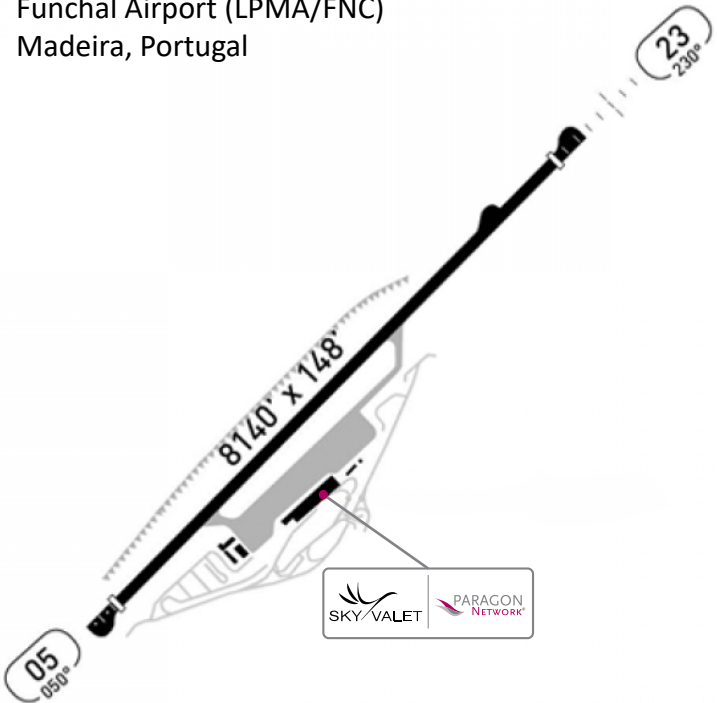

Funchal Airport (LPMA/FNC)
Madeira, Portugal

SKY VALET

PARAGON NETWORK