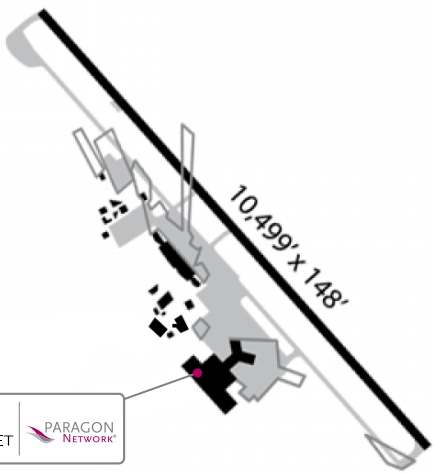

# Santiago de Compostela Airport (LEST/SCQ) A Coruña, Spain

17  
170°

10,499' x 148'

SKY VALET | PARAGON NETWORK

35  
350°