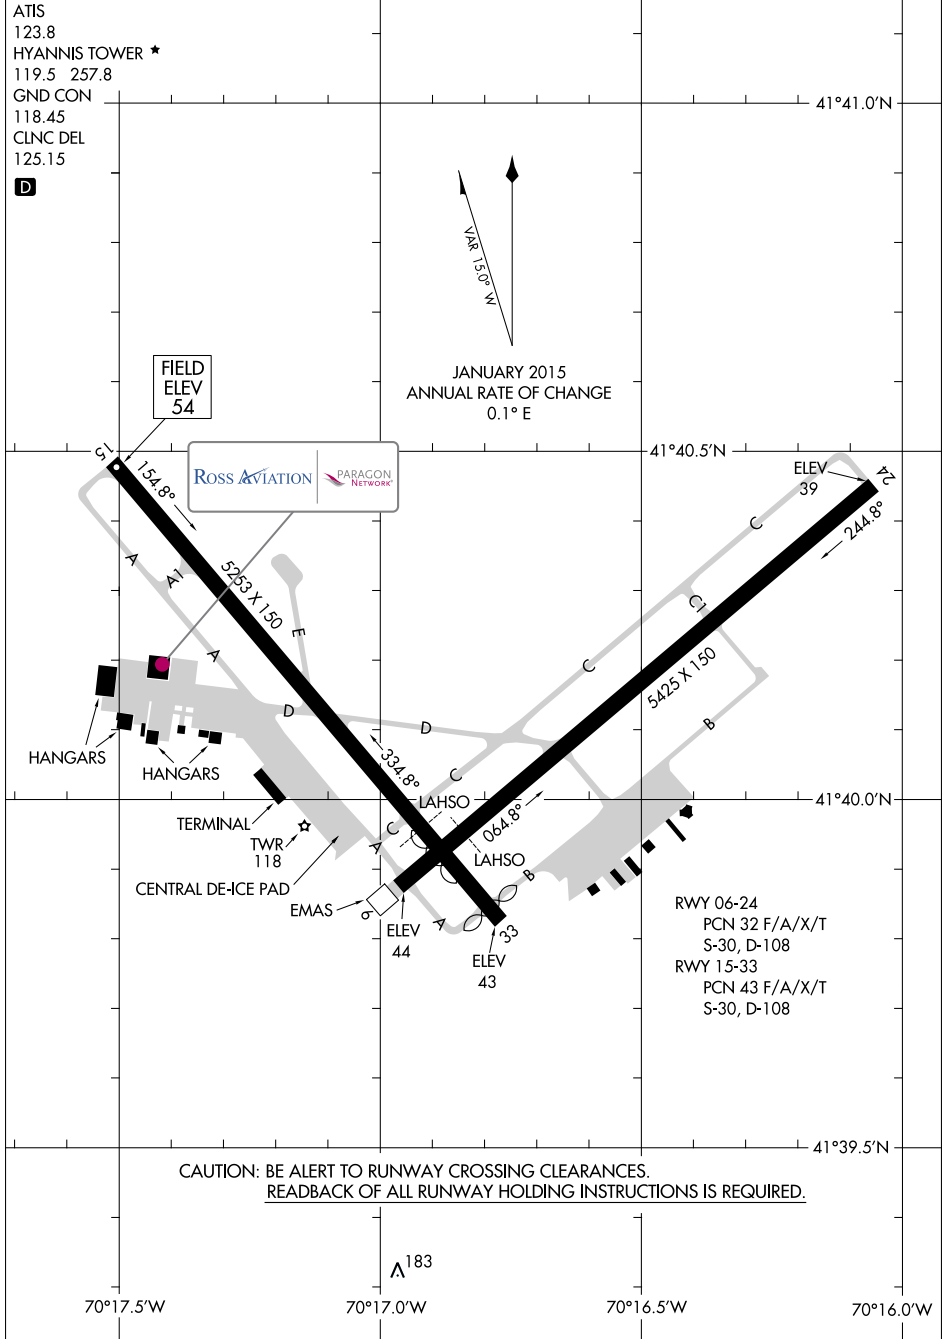

19227

AIRPORT DIAGRAM

BARNSTABLE MUNI-BOARDMAN/POLANDO FIELD (HYA)

AL-675 (FAA)

HYANNIS, MASSACHUSETTS

AIRPORT DIAGRAM

19227

BARNSTABLE MUNI-BOARDMAN/POLANDO FIELD (HYA)

HYANNIS, MASSACHUSETTS