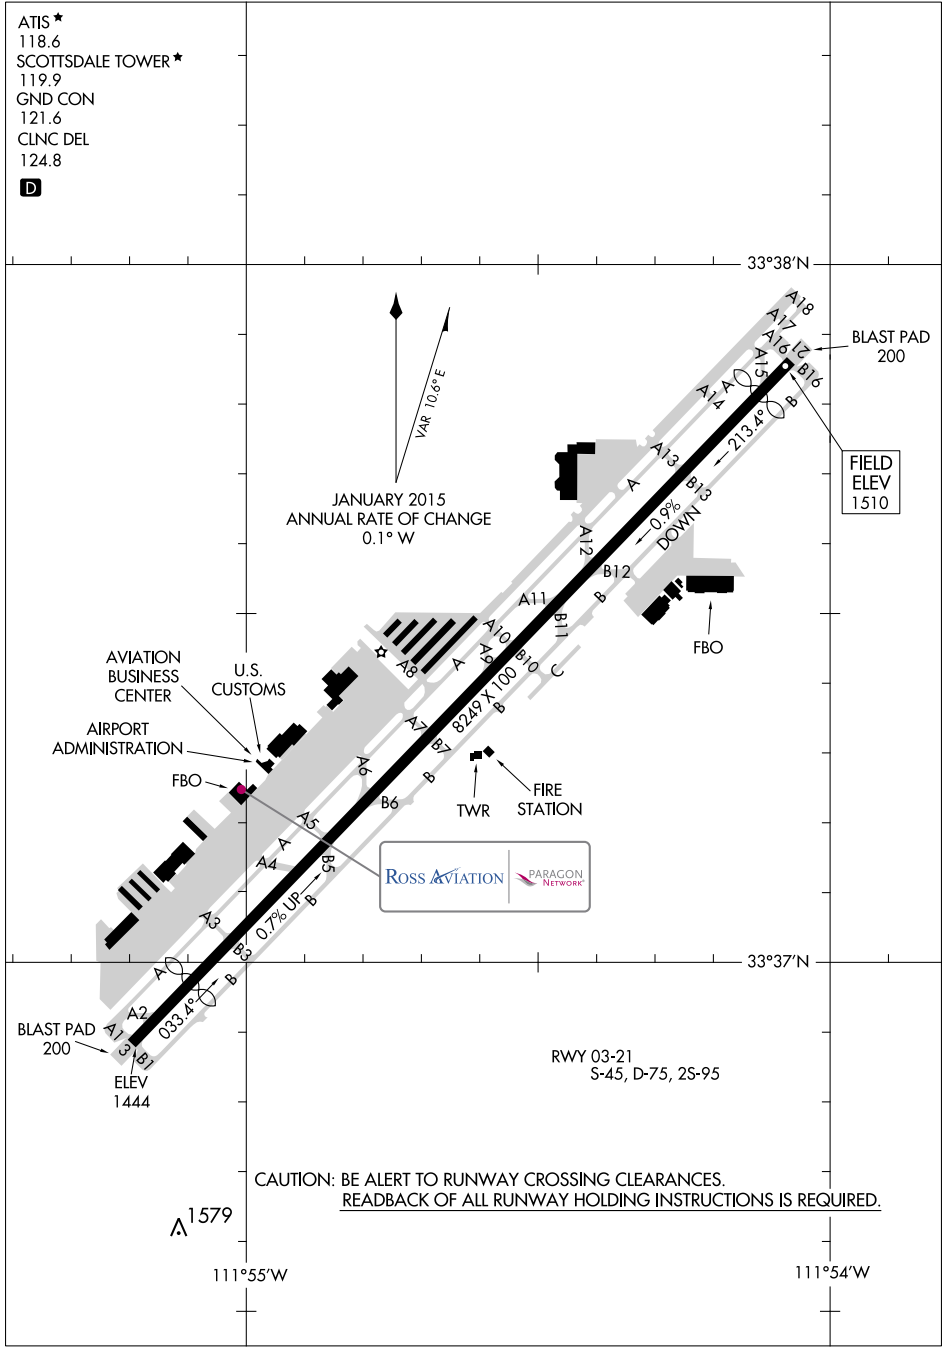

19339

AIRPORT DIAGRAM

AL-5651 (FAA)

SCOTTSDALE (SDL)
SCOTTSDALE, ARIZONA

ATIS ★
 118.6
 SCOTTSDALE TOWER ★
 119.9
 GND CON
 121.6
 CLNC DEL
 124.8

D

SW-4, 27 FEB 2020 to 26 MAR 2020

SW-4, 27 FEB 2020 to 26 MAR 2020

AIRPORT DIAGRAM

19339

SCOTTSDALE, ARIZONA
SCOTTSDALE (SDL)