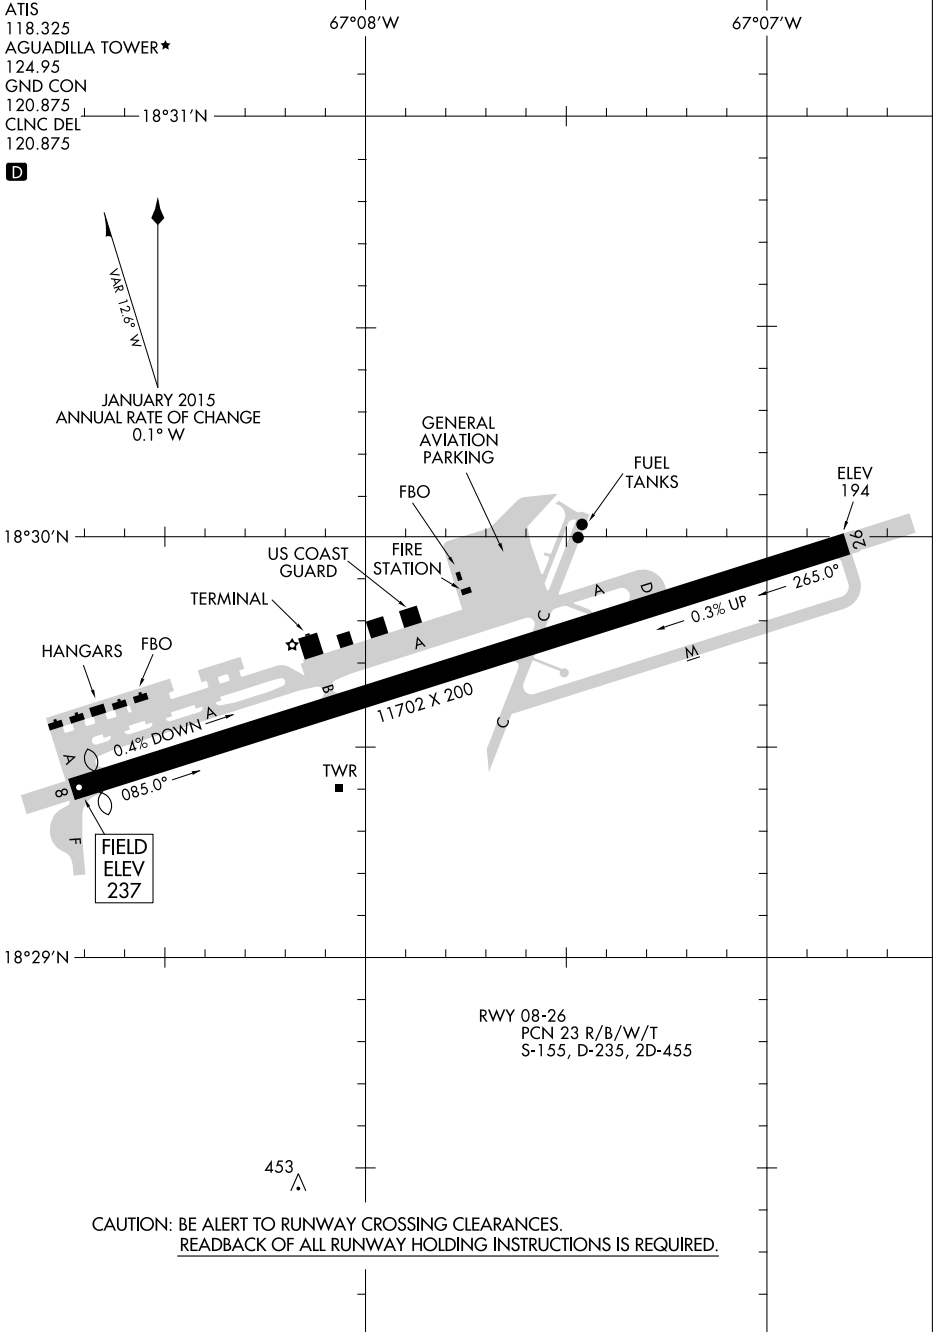

16091

AIRPORT DIAGRAM

AL-1016 (FAA)

RAFAEL HERNANDEZ (BQN) (TJBQ)
AGUADILLA, PUERTO RICO

SE-3, 18 JUL 2019 to 15 AUG 2019

SE-3, 18 JUL 2019 to 15 AUG 2019

AIRPORT DIAGRAM

16091

AGUADILLA, PUERTO RICO
RAFAEL HERNANDEZ (BQN) (TJBQ)