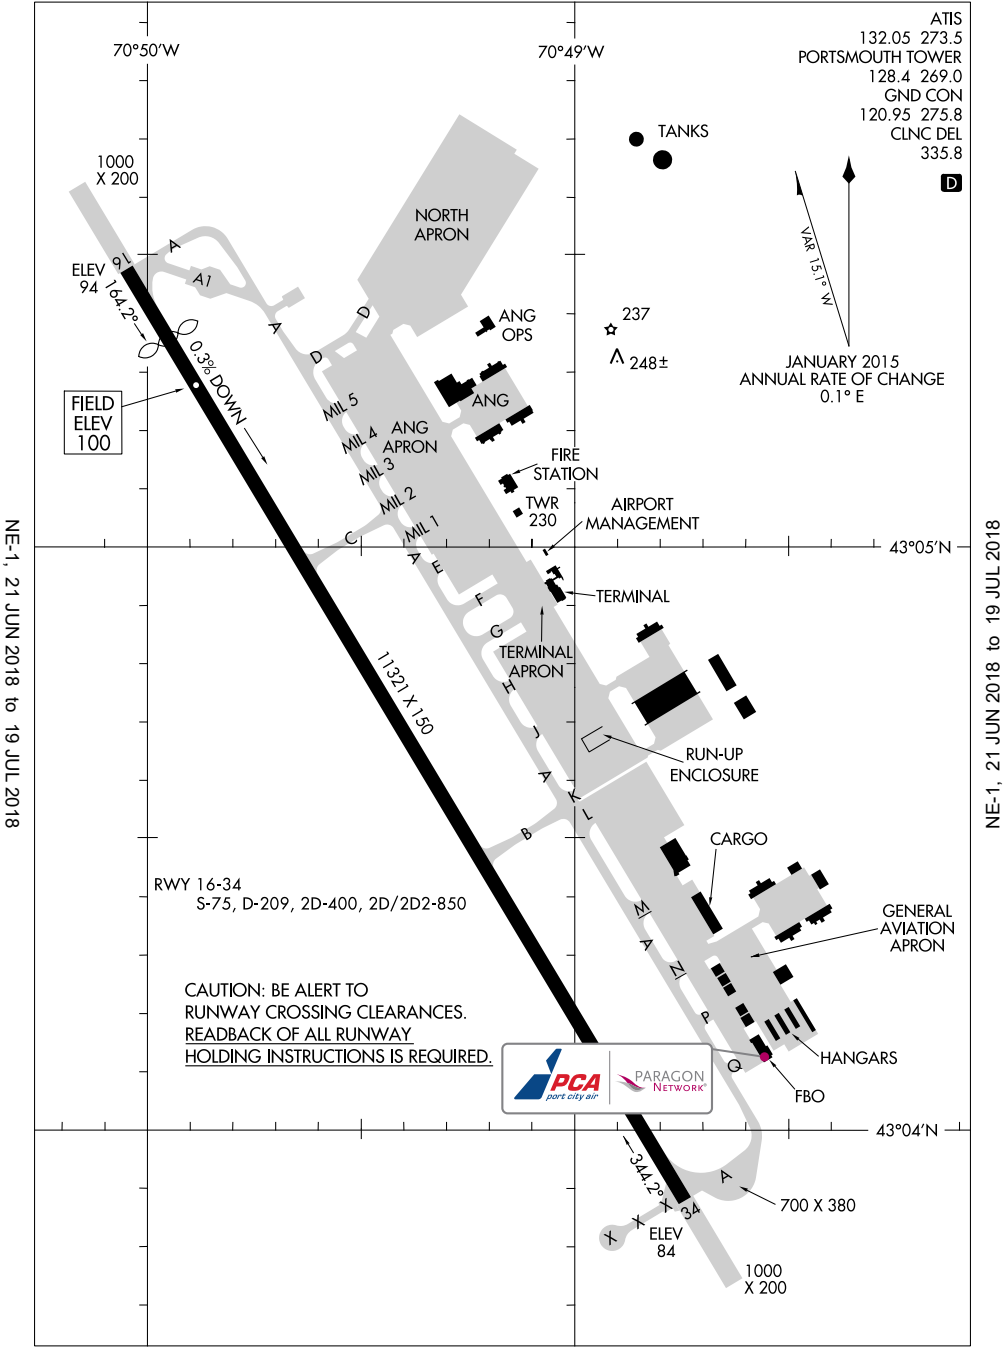

AIRPORT DIAGRAM

AL-678 (FAA)

PORTSMOUTH INTL AT PEASE (PSM)
PORTSMOUTH, NEW HAMPSHIRE

NE-1, 21 JUN 2018 to 19 JUL 2018

NE-1, 21 JUN 2018 to 19 JUL 2018

AIRPORT DIAGRAM

PORTSMOUTH, NEW HAMPSHIRE
PORTSMOUTH INTL AT PEASE (PSM)