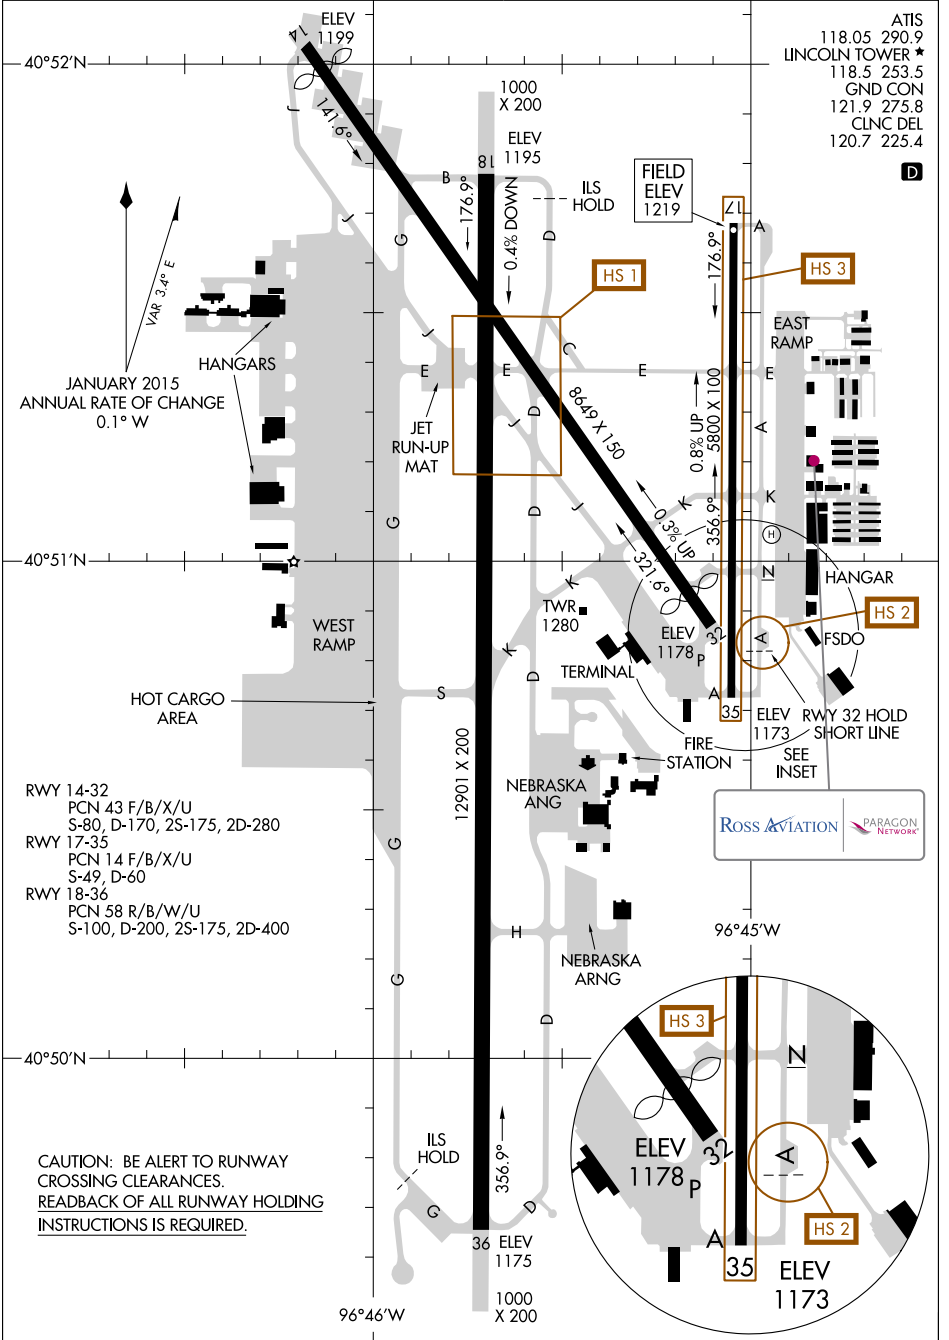

# AIRPORT DIAGRAM

AL-232 (FAA)

LINCOLN (LNK)  
LINCOLN, NEBRASKA

NC-2, 14 SEP 2017 to 12 OCT 2017

NC-2, 14 SEP 2017 to 12 OCT 2017

# AIRPORT DIAGRAM

LINCOLN, NEBRASKA  
LINCOLN (LNK)