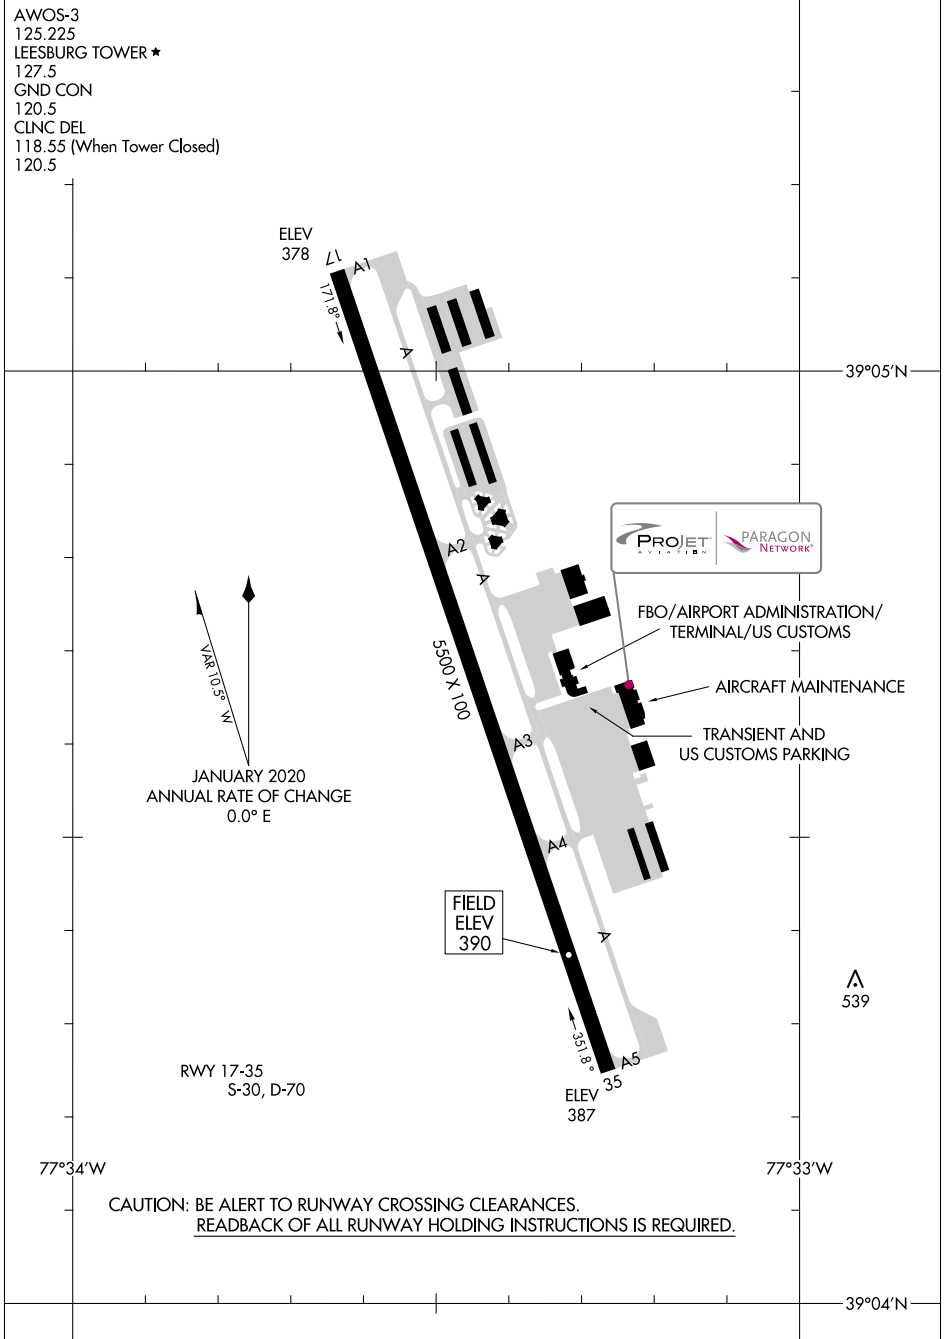

21056

AIRPORT DIAGRAM

AL-5288 (FAA)

LEESBURG EXECUTIVE (JYO)
LEESBURG, VIRGINIA

AWOS-3
125.225
LEESBURG TOWER ★
127.5
GND CON
120.5
CLNC DEL
118.55 (When Tower Closed)
120.5

NE-3, 25 MAR 2021 to 22 APR 2021

NE-3, 25 MAR 2021 to 22 APR 2021

AIRPORT DIAGRAM
21056

LEESBURG, VIRGINIA
LEESBURG EXECUTIVE (JYO)