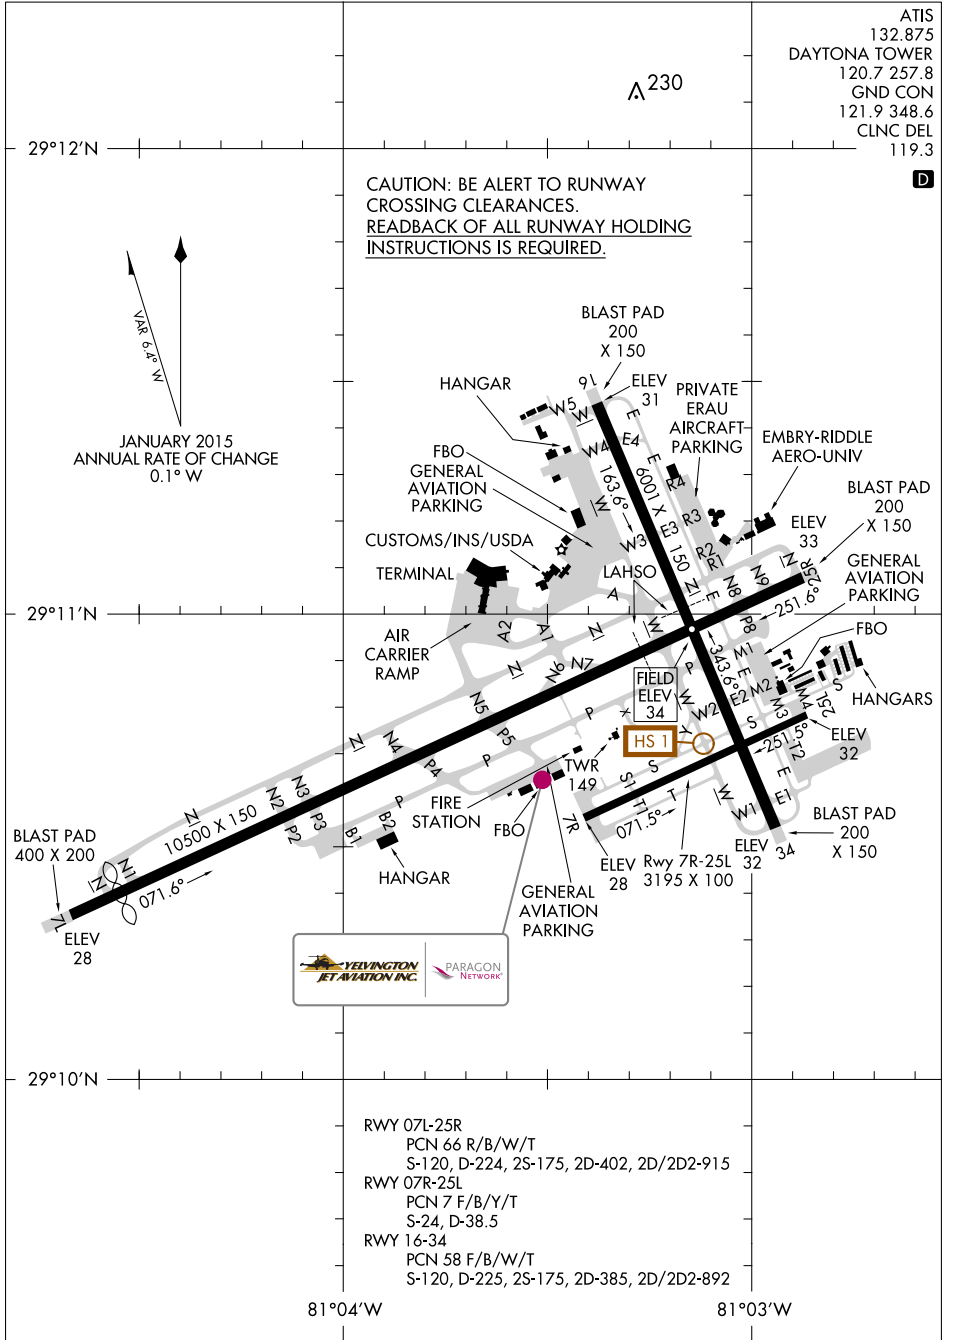

AIRPORT DIAGRAM

AL-110 (FAA)

DAYTONA BEACH INTL (DAB)
DAYTONA BEACH, FLORIDA

SE-3, 07 JAN 2016 to 04 FEB 2016

SE-3, 07 JAN 2016 to 04 FEB 2016

AIRPORT DIAGRAM

DAYTONA BEACH, FLORIDA
DAYTONA BEACH INTL (DAB)