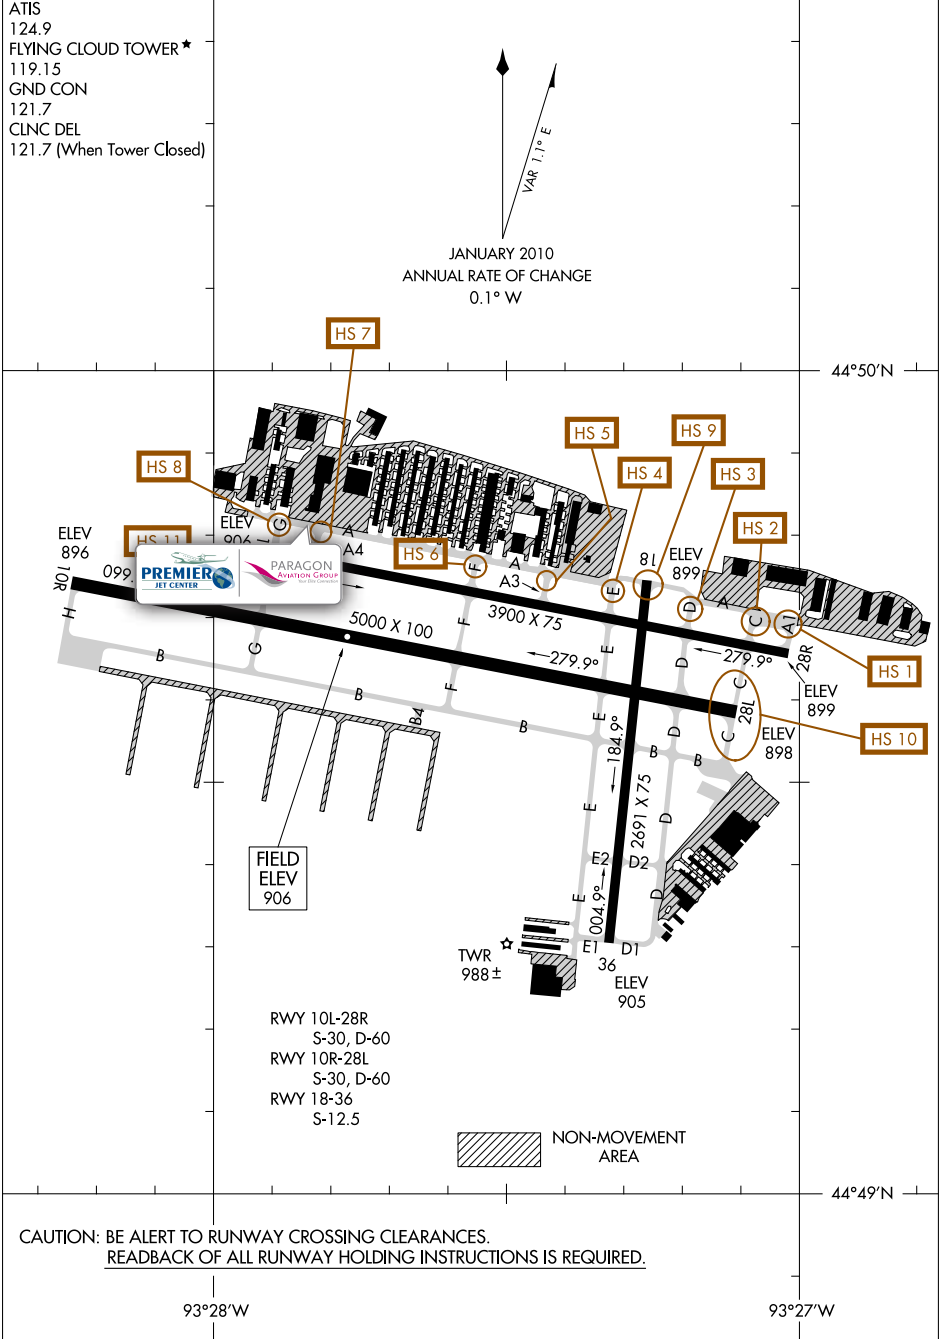

14093

AIRPORT DIAGRAM

AL-5094 (FAA)

FLYING CLOUD (F'CM)
MINNEAPOLIS, MINNESOTA

ATIS 124.9
 FLYING CLOUD TOWER* 119.15
 GND CON 121.7
 CLNC DEL 121.7
 121.7 (When Tower Closed)

NC-1, 21 AUG 2014 to 18 SEP 2014

NC-1, 21 AUG 2014 to 18 SEP 2014

AIRPORT DIAGRAM

14093

MINNEAPOLIS, MINNESOTA
FLYING CLOUD (F'CM)