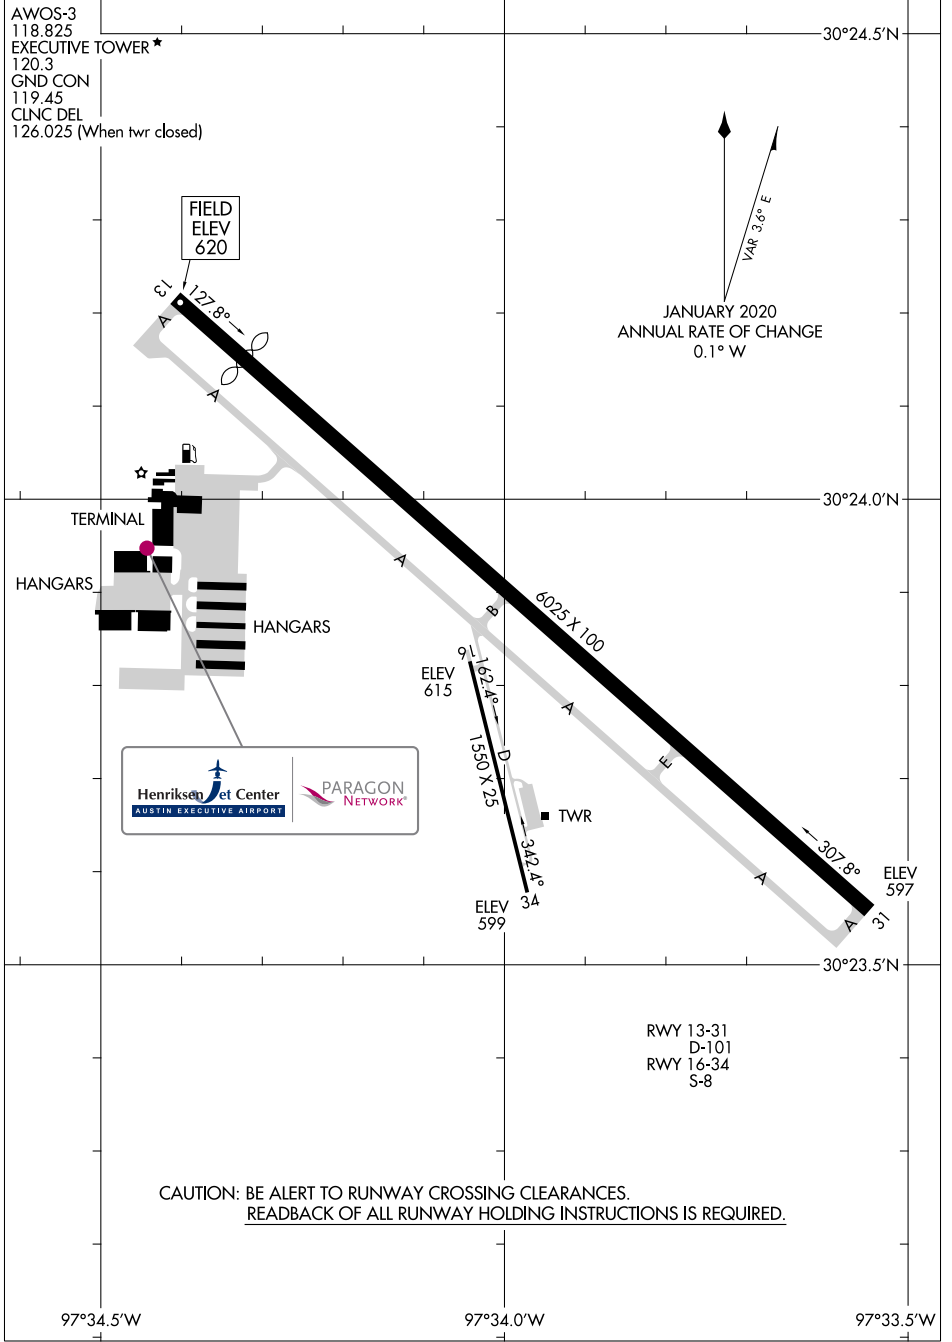

21112

AIRPORT DIAGRAM

AL-5891 (FAA)

AUSTIN EXEC (E.D.C)

AUSTIN, TEXAS

SC-3, 20 MAY 2021 to 17 JUN 2021

SC-3, 20 MAY 2021 to 17 JUN 2021

AIRPORT DIAGRAM